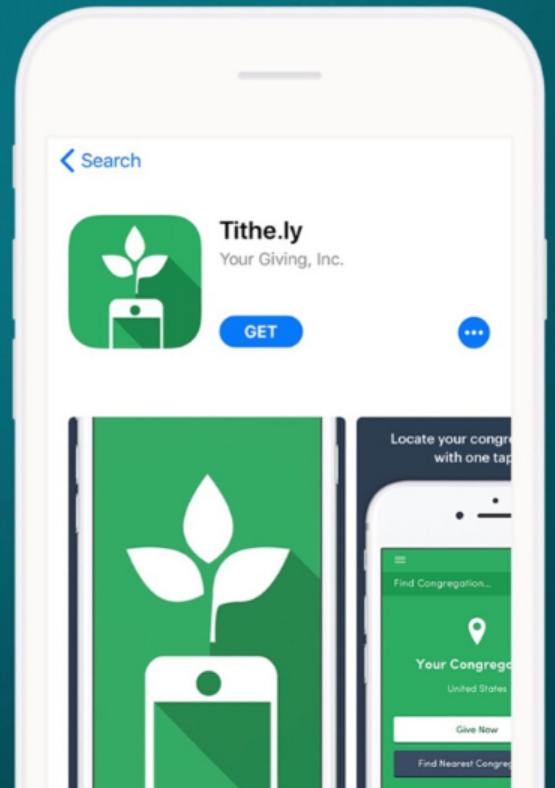

MOBILE GIVING

Download the Tithe.ly App

Search for “Tithe.ly” in
the app store and install
in less than 30 seconds.

MOBILE GIVING

Then, search for [North Albemarle Baptist Church]

Once you've found us, simply
click "Give" to start.